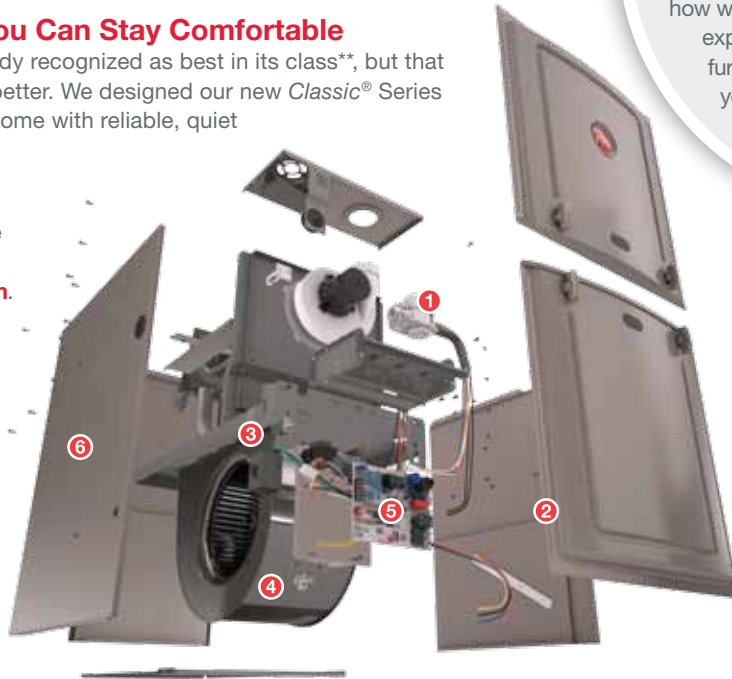

Reliability is essential to your home comfort. That's why we've engineered our gas furnace with the **1 PlusOne™ Ignition System**. Our **Direct Spark Ignition** is a Rheem-exclusive feature that's nine times more reliable than most hot surface igniters. It's also the same proven design used in commercial HVAC equipment and gas home appliances. Our patented heat exchanger is designed for quick and easy cleaning – and a clean furnace is a long-running furnace.

Quiet operation is the result of a **2 tighter door seal** that helps eliminate whistling. We've also added **3 rubber grommets** on the motor mounts and a **4 twist-lock wire harness in the blower shelf**. The result is an impressively quiet furnace.

Fast and accurate diagnostics are a big benefit to both you and your dealer. The Rheem *Classic*® Series Gas Furnace features **5 PlusOne Diagnostics**, our industry-first 7-segment alphanumeric LED display that simplifies troubleshooting. Just in case there's a need, service calls are faster, which ultimately saves you money.

Save on your energy bill with a new gas furnace from Rheem. Our R801P delivers 80% AFUE, which means 80% of the fuel in your furnace is converted to heat for more efficient comfort and savings for your home.

Hassle-free installation saves you and your dealer time and trouble. The **6 34" cabinet** fits nicely in tight spaces allowing for both new construction and retrofit installations.

Benefits At-A-Glance

PlusOne Features:

PlusOne **Ignition System** – Direct Spark Ignition
PlusOne **Diagnostics** – 7-segment LED display

Warranties***:

Conditional parts – 10-year
Heat exchanger – 20-year

Efficiency*:

80% AFUE

Reliability:

PlusOne **Ignition System** for nine times more reliability

Sound Level:

Tighter door seals, rubber grommets and a twist-lock wire harness in the blower shelf ensure quiet operation

Rheem Heating, Cooling
& Water Heating

Founded in 1925, our mission is still simple: help your family enjoy a new degree of comfort with solutions that keep you cool in the summer, warm in the winter and enjoying hot water year-round. To learn more about our products, including our line of Integrated Home Comfort Solutions, visit us online at Rheem.com.

Rheem USA

5600 Old Greenwood Road
Fort Smith, Arkansas 72903

In keeping with its policy of continuous progress & product improvement, Rheem reserves the right to make changes without notice.

YOUR LOCAL RHEEM DEALER

*Annual Fuel Utilization Efficiency (AFUE) measures the amount of heat delivered to a home compared to the amount of fuel that is supplied to the unit. Higher AFUE ratings reflect higher efficiency.

**80% Gas Furnace and AC Focus Group Analysis/February 10, 2011

***Registration within 60 days of installation, original homeowner and residential application only. See Warranty Card for full details.